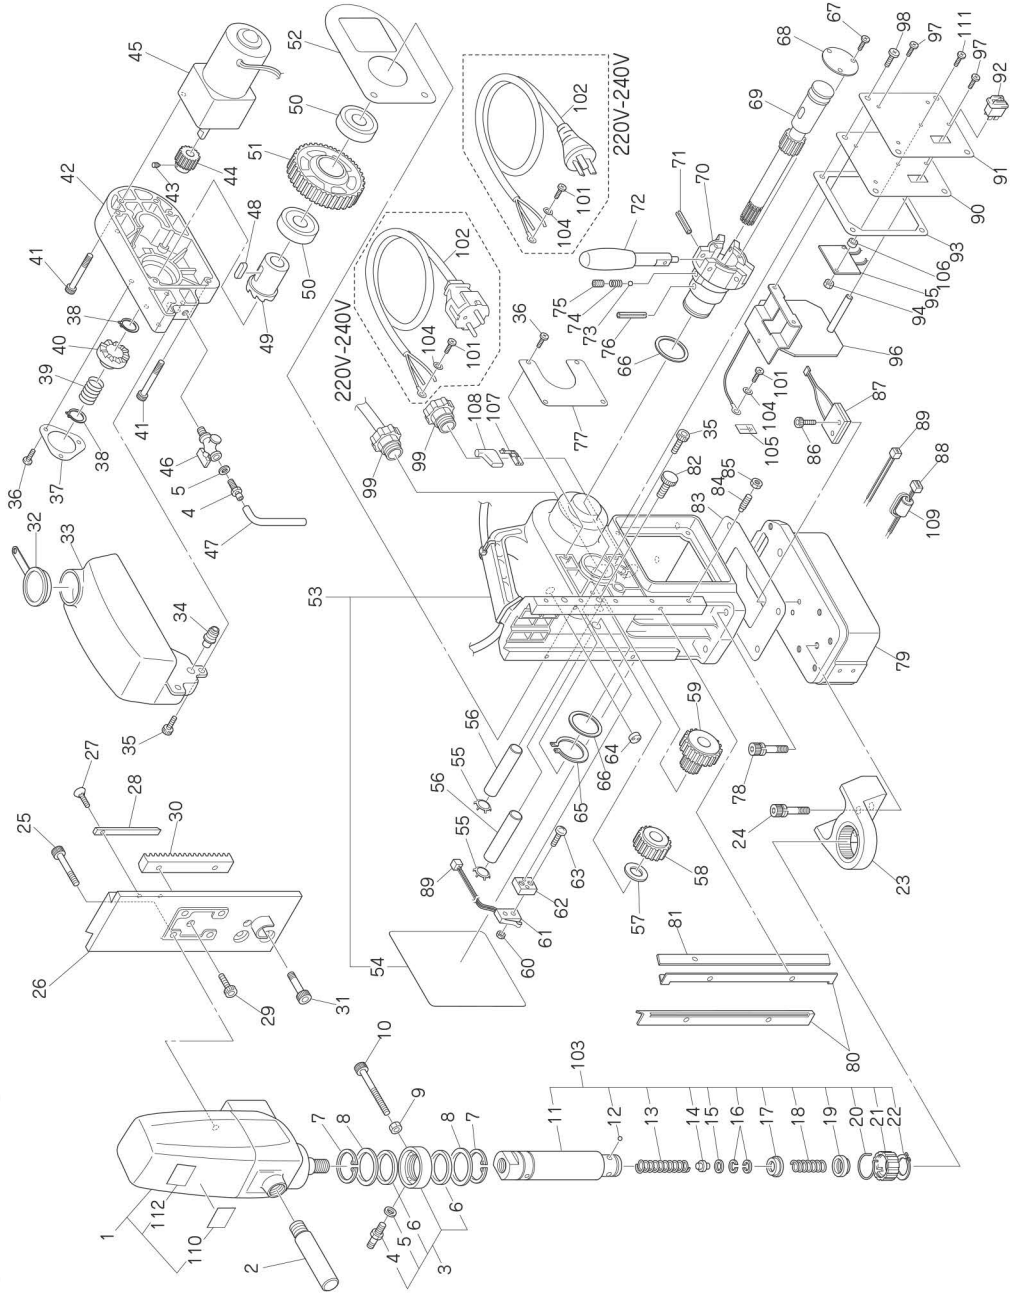

11. ATRACE WA-3500 PARTS LIST

The part numbers with () are included in the Ass'y parts written above them.

No.	Part No.	Part Name	Q'ty	Price
1	TB05148	Drill Motor Assy	1set	
110	(TQ11565)	Label Arbor Warning	1	
112	(TQ13281)	Label Shock Warning	1	
-	(TB05187)	Carbon Brush Assy	1set	
2	TB02534	Slide Handle Assy	1set	
3	TB00496	Oil Ring Sub Assy	1set	
4	(TP14500)	Hose Nipple	2	
5	(CP21947)	Packing S-4.7 x 8 x 0.8	2	
6	(TP14499)	Oil Seal GD38 x 48 x 4	2	
7	TP14969	External Retaining Ring ISTW-38	2	
8	TP12773	Washer 38.5 x 54 x 1	2	
9	LP10496	Hex. Nut Type 1 M6	1	
10	TP05469	Hex. Socket Head Cap Screw 6x45	1	
103	TB05121	Arbor Body Assy	1set	
11	(TQ06755)	Arbor Body	1	
12	(TB01672)	Ball 5/16 Assy	1set	
13	(TP15998)	Spring 1.6 x 16.2 x 120	1	
14	(TQ01895)	Pilot Spacer	1	
15	(TP15848)	Spacer 10.5 x 19 x 5	1	
16	(TP13905)	Internal Retaining Ring ISTW-19	2	
17	(TB01348)	Washer Assy	1set	
18	(TQ01898)	Spring 0.8 x 12 x 31	1	
19	(TB01349)	Push Ring Assy	1set	
20	(TQ01896)	Rotating Spring	1	
21	(TQ01897)	Sleeve	1	
22	(TP15239)	External Retaining Ring C-28	1	
23	TB05407	Bracket Assy	1set	
24	TQ03344	Hex. Socket Head Cap Screw 8 x 20 With Spring Washer	3	
25	TP08013	Hex. Socket Head Cap Screw 5 x 25	4	
26	TQ06753	Slide Board	1	
27	TP00112	Countersunk Head Screw 4 x 10	1	
28	TQ06754	Pointer	1	
29	TP14178	Hex. Socket Head Cap Screw 6 x 10	2	
30	TQ02496	Rack	1	
31	TP14174	Hex. Socket Head Cap Screw 10 x 25	1	
32	TQ11062	Rubber Cap	1	
33	TQ06784	Oil Tank	1	
34	TQ06786	Rubber Plug	1	
35	TP04715	Hex. Socket Head Cap Screw 4 x 8	5	
36	TP12819	Pan Head Screw 4 x 6	7	
37	TQ06777	Cover Plate	1	
38	TP06387	External Retaining Ring GV-16	2	
39	TP06374	Spring	1	